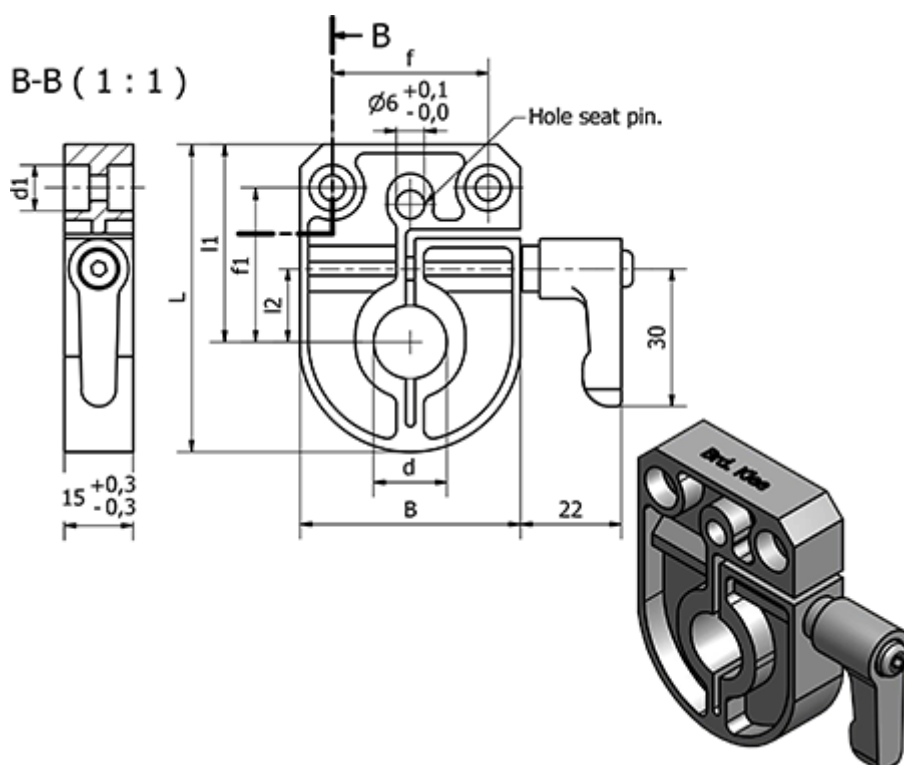

Article number: 2307083901
Description: E+G Clamping plate
BSA52R-12-D

Measures

B = 48
d = 12
d1 = 34
f = 34
f1 = 15
L = 66
I1 = 43
I2 = 14.5

Type = BSA52R-12-D